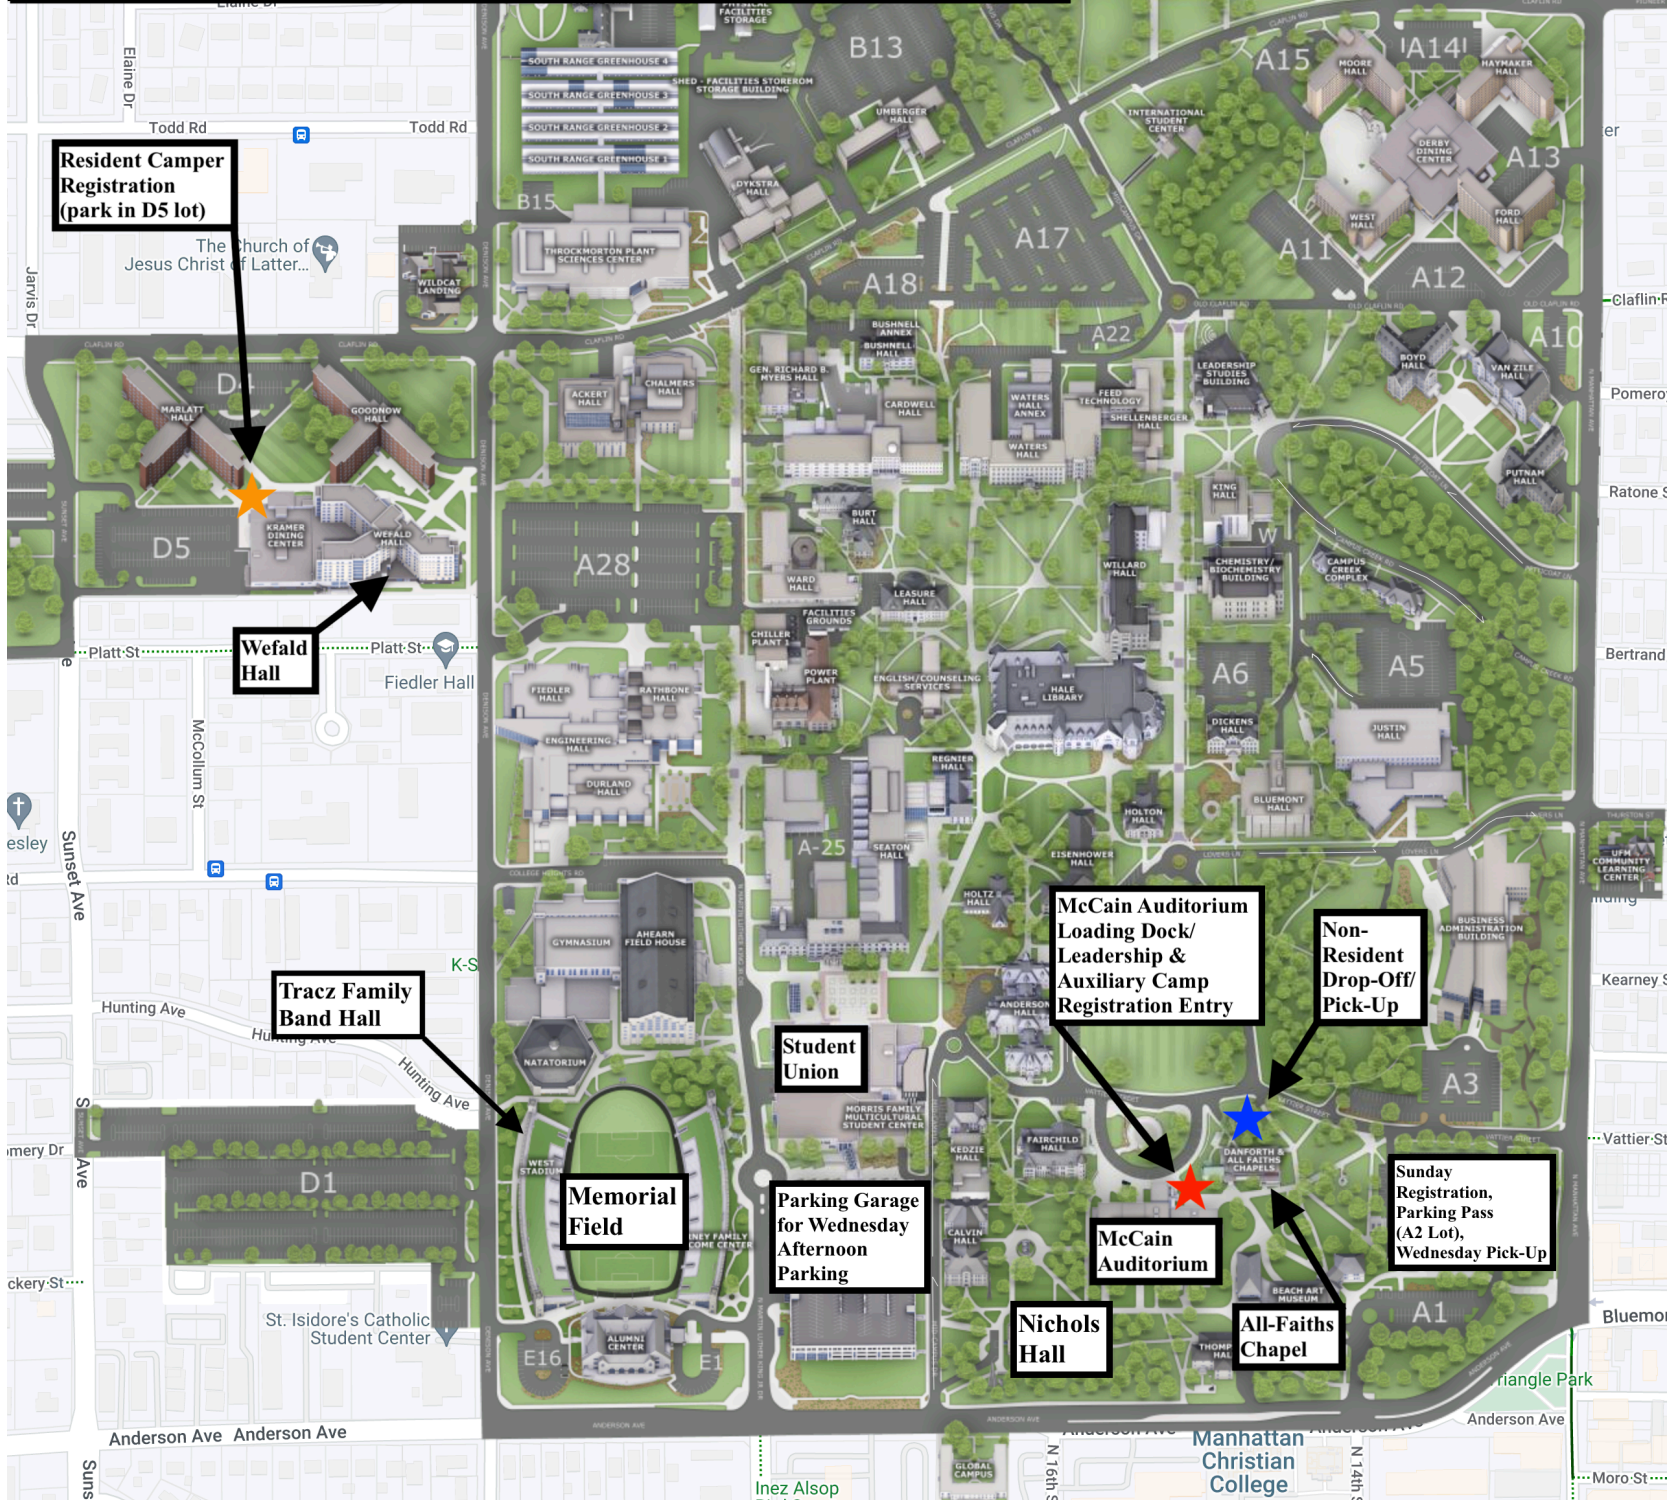

2023 K-State Leadership & Auxiliary Camp Map

Resident Camper Registration (park in D5 lot)

Wefald Hall

Tracz Family Band Hall

Memorial Field

Student Union

Parking Garage for Wednesday Afternoon Parking

McCain Auditorium Loading Dock/Leadership & Auxiliary Camp Registration Entry

McCain Auditorium

Nichols Hall

All-Faiths Chapel

Non-Resident Drop-Off/Pick-Up

Sunday Registration, Parking Pass (A2 Lot), Wednesday Pick-Up